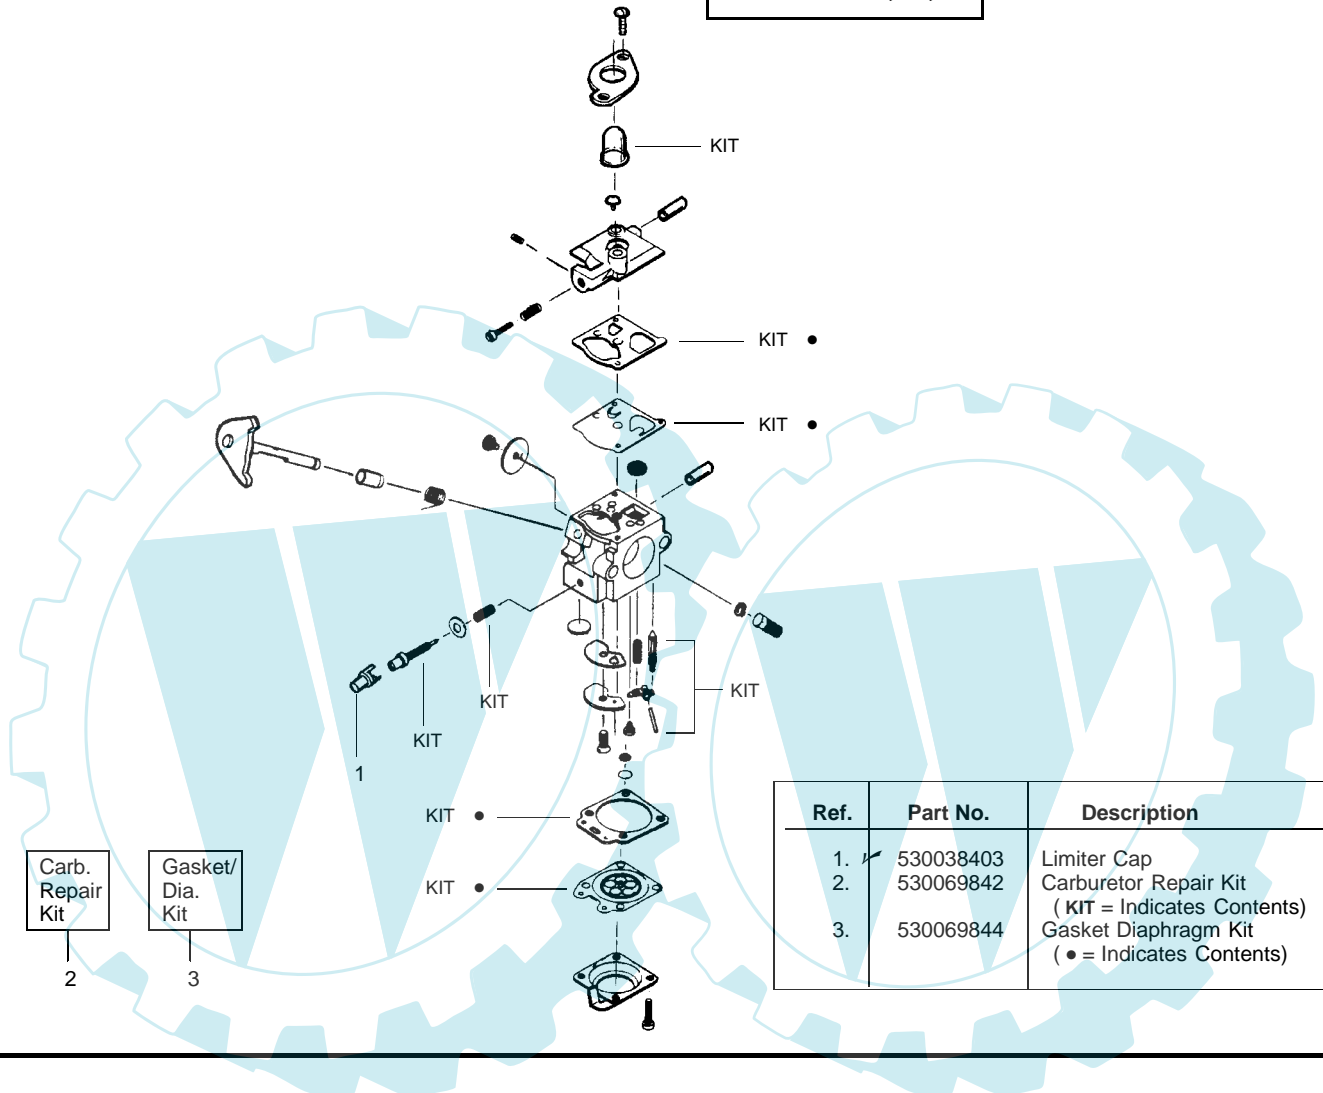

PARTNER

10

2002:5

Last-11/18/02

T250

SPAREPARTS 530086887

⚠ WARNING
All repairs, adjustments and maintenance not described in the Operator's Manual must be performed by qualified service personnel.

Ref.	Part No.	Description	Ref.	Part No.	Description
1.	530053614	Shaft-Flex	17.	530015820	Bolt-Handle/Shield
2.	530055159	Assy-Throttle Cable	18.	530094673	Handle-Assist
3.	530054990	Hsg.-Throttle (Right)	19.	530056425	Hsg.-Throttle (Left)
4.	530038682	Trigger	20.	530069572	Kit-Switch
5.	530016118	Wingnut-Handle/Shield	21.	530016179	Screw
6.	530071539	Kit-Drive Shaft Hsg. Assy.	22.	530049072	Assy-Front Wire
7.	530052287	Limiters-Line	Not Shown		
8.	530015814	Screw-Line Limiter	↙	530163456	Operator Manual
9.	530015820	Bolt-Handle/Shield	↘	530163457	Scan
10.	530071328	Kit-Shield Ass'y. (Incl. 7 & 8)		530054766	Euro
11.	530054222	Assy-Cap		530038973	Decal-Shaft Warning
12.	530403949	Guide-Line			Decal-Handle Space
13.	530095935	Assy.-Wound hub			
14.	530094543	Dust Cup			
15.	530016118	Wingnut-Handle/Shield			
16.	530094847	Clamp-Handle			

✓ = NEW PART NUMBER FOR THIS IPL

★ = REFER TO THE SERVICE REFERENCE INDICATED FOR MORE INFORMATION. (LOCATED AT END OF IPL)

**SPAREPARTS
530086887**

Carburetor Assembly #530069754 (WA-226)

TYPE 1,2,3

Carb. Repair Kit
2

Gasket/Dia. Kit
3

Ref.	Part No.	Description
1. ✓	530038403	Limiter Cap
2.	530069842	Carburetor Repair Kit (KIT = Indicates Contents)
3.	530069844	Gasket Diaphragm Kit (• = Indicates Contents)

Kit - Carburetor Assembly No. 530071635 - WT-631