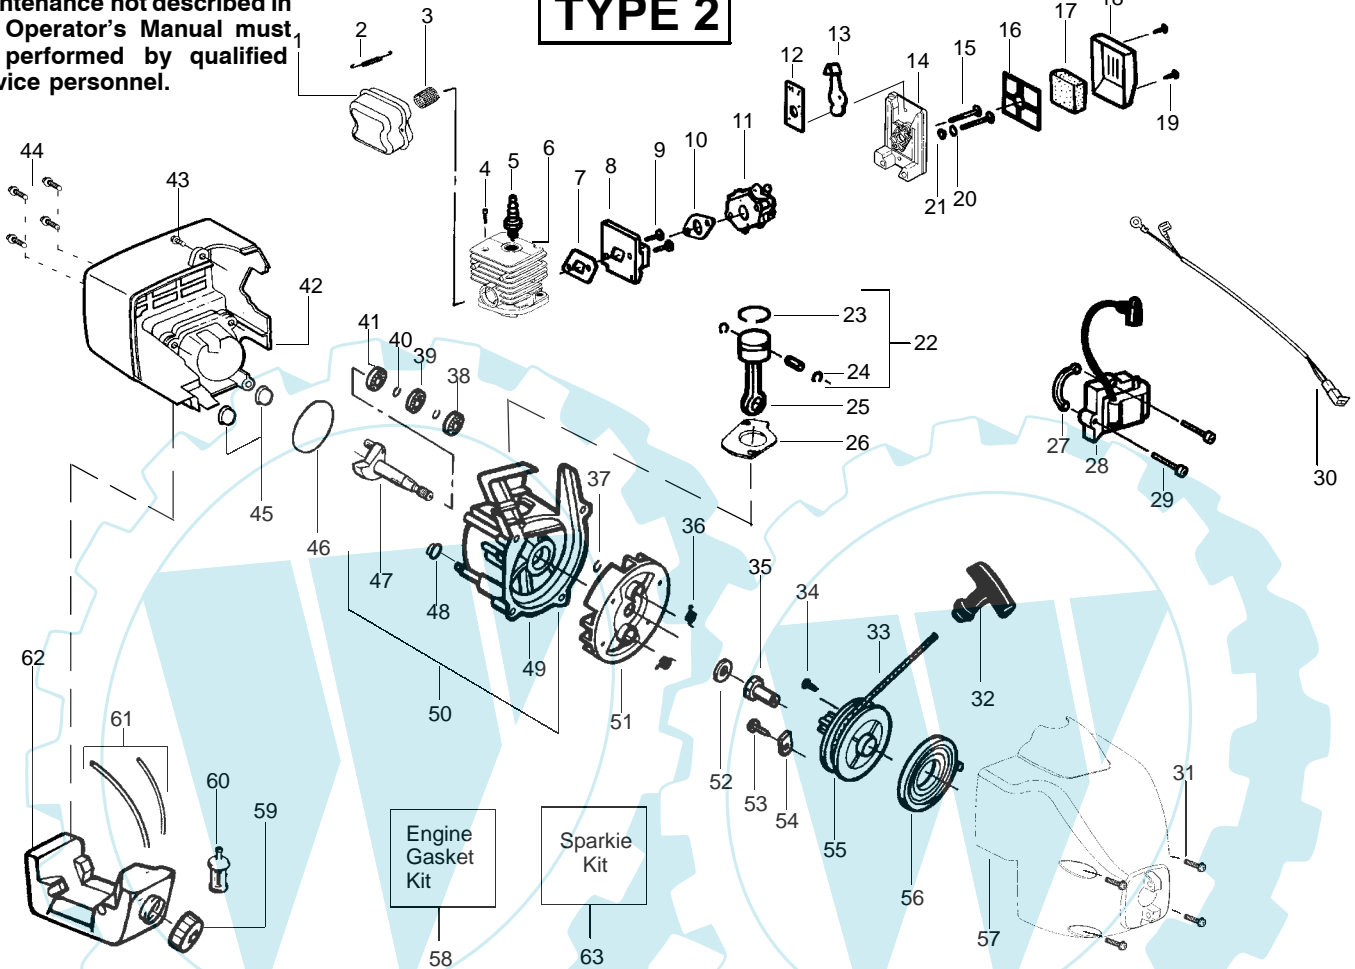

**SPAREPARTS
530086887**

TYPE 2

Ref.	Part No.	Description	Ref.	Part No.	Description	Ref.	Part No.	Description
1.	530071390	Kit - Muffler (incl. 2,3)	24.	530015162	Ret.-Piston Pin	48.	530036792	Isolator-C'Case
2.	530042088	Spring-Muffler	25.	*****	Kit-Conn. Rod Ass'y.	49.	530012414	Assy-Crankcase (Incl. 38-41)
3.	530071391	Screen-Spark Arrestor	26.	*****	Gasket-Cylinder (Kit)	50.	530071337	Assy-C'case & C'shaft (Incl. 37,47,49)
4.	530015953	Screw-Cylinder	27.	530036145	Spacer-Module	51.	530069886	Assy-Flywheel
5.	Champion	Spark Plug (RCJ 8Y)	28.	530039211	Module-Ignition	52.	530015828	Washer-Flat
6.	*****	Kit - Cylinder	29.	530015954	Screw	53.	530015775	Screw
7.	*****	Gasket-Cyl./Carb.(Kit)	30.	530047278	Assy-Switch Wire	54.	530053985	Retainer-Pulley
8.	530069758	Kit - Carb. Adaptor	31.	530015810	Screw	55.	530071536	Kit-Starter Pulley (Incl. 34)
9.	530016014	Screw	32.	530027569	Handle-Starter	56.	530042086	Spring-Starter
10.	*****	Gasket-Carb. (Kit)	33.	530071542	Kit - Rope	57.	530071527	Assy. - Fan Housing
11.	530069754	Kit - Carburetor Ass'y (Incl. Limiter Cap)	34.	530016326	Screw	58.	*****	Kit-Engine Gasket (Incl. 7,10,26,46)
12.	530038747	Plate-Choke Mounting	35.	530027953	Coupling-Drive	59.	530014347	Assy-Fuel Cap
13.	530035499	Shutter-Choke	36.	530023817	Spring-Starter Dog	60.	530095646	Assy-Fuel Pickup
14.	530052431	Box-Air	37.	530015941	Retain. Ring-C'shaft	61.	530069599	Kit-Fuel Line
15.	530015887	Screw	38.	530032124	Bearing-Outer	62.	530049933	Assy-Fuel Tank (Incl. cap, lines,filter)
16.	530036569	Plate - Filter Support	39.	530019179	Seal-C'case	63.	507475326	Kit-Sparkie (Incl. spring term. & boot)
17.	530036575	Air Filter- Foam	40.	530015945	Retainer Ring-C'case			
18.	530054414	Cover-Air Filter	41.	530032125	Bearing-Inner			
19.	530015892	Screw	42.	530049707	Shroud-Rear			
20.	530015852	Spacer-Choke	43.	530015934	Screw			
21.	530015254	Washer	44.	530015810	Screw			
22.	*****	Kit - Piston (Incl. 23, 24 & Pin)	45.	530036793	Isolator-Shroud			
23.	530055120	Ring-Piston	46.	*****	O-Ring-C'case/Shrd (Kit)			
			47.	530012413	Assy-Crankshaft			

↖ = NEW PART NUMBER FOR THIS IPL

* = REFER TO THE SERVICE REFERENCE INDICATED FOR MORE INFORMATION. (LOCATED AT END OF IPL)