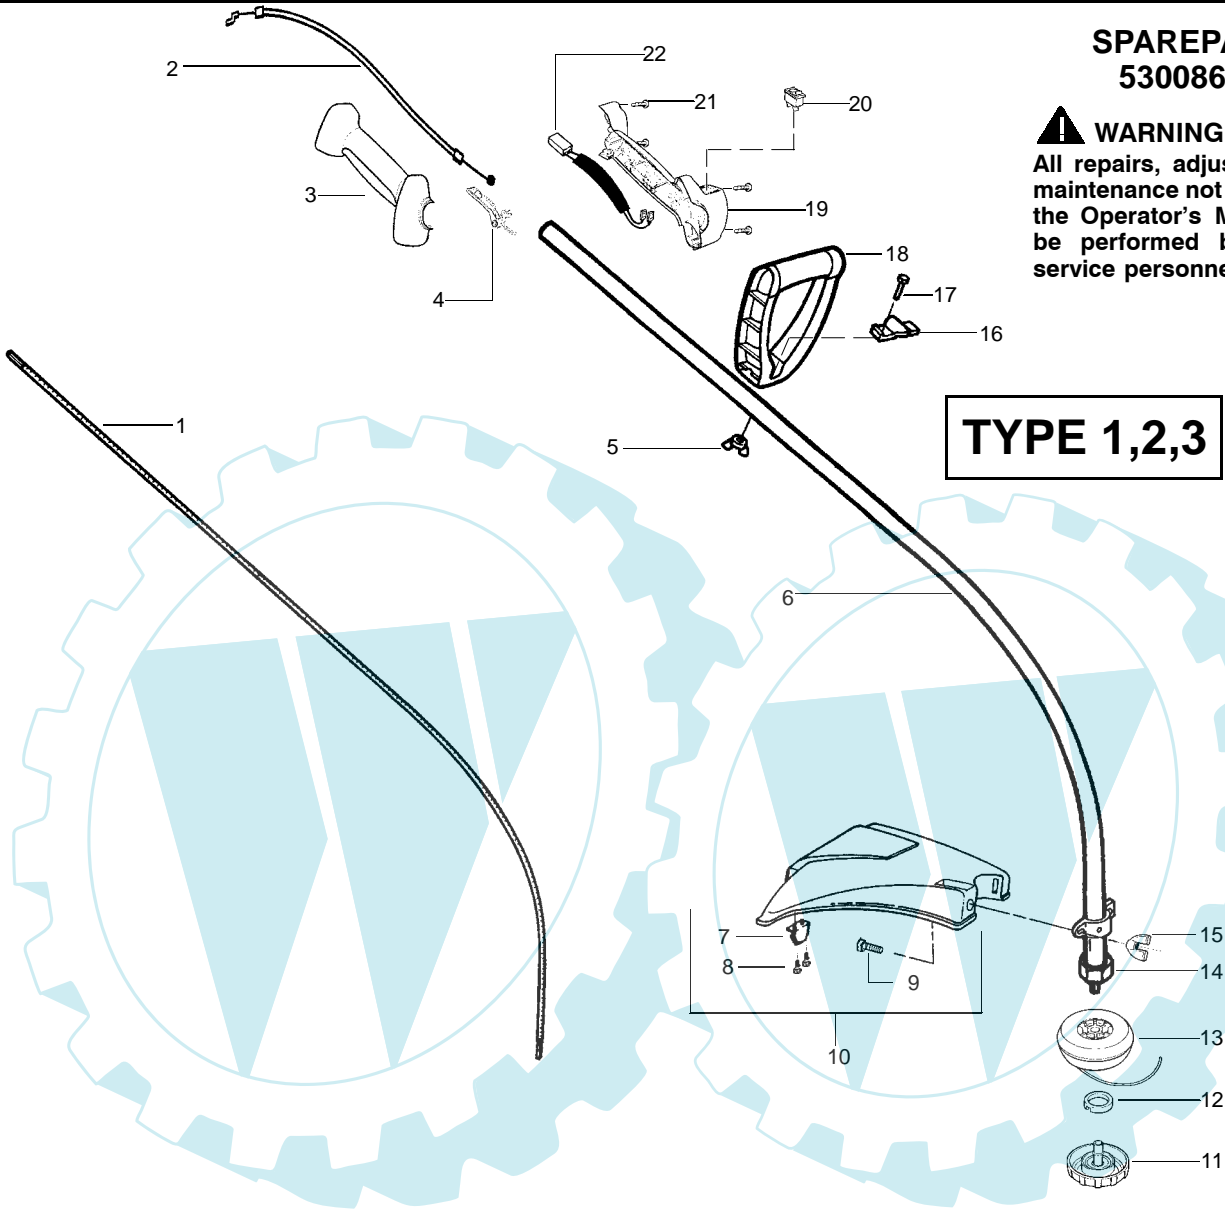

PARTNER

10

2002:5

Last-11/18/02

T250

SPAREPARTS 530086887

⚠ WARNING
All repairs, adjustments and maintenance not described in the Operator's Manual must be performed by qualified service personnel.

Ref.	Part No.	Description	Ref.	Part No.	Description
1.	530053614	Shaft-Flex	17.	530015820	Bolt-Handle/Shield
2.	530055159	Assy-Throttle Cable	18.	530094673	Handle-Assist
3.	530054990	Hsg.-Throttle (Right)	19.	530056425	Hsg.-Throttle (Left)
4.	530038682	Trigger	20.	530069572	Kit-Switch
5.	530016118	Wingnut-Handle/Shield	21.	530016179	Screw
6.	530071539	Kit-Drive Shaft Hsg. Assy.	22.	530049072	Assy-Front Wire
7.	530052287	Limiters-Line	Not Shown		
8.	530015814	Screw-Line Limiter	↙	530163456	Operator Manual
9.	530015820	Bolt-Handle/Shield	↘	530163457	Scan
10.	530071328	Kit-Shield Ass'y. (Incl. 7 & 8)		530054766	Euro
11.	530054222	Assy-Cap		530038973	Decal-Shaft Warning
12.	530403949	Guide-Line			Decal-Handle Space
13.	530095935	Assy.-Wound hub			
14.	530094543	Dust Cup			
15.	530016118	Wingnut-Handle/Shield			
16.	530094847	Clamp-Handle			

✓ = NEW PART NUMBER FOR THIS IPL

★ = REFER TO THE SERVICE REFERENCE INDICATED FOR MORE INFORMATION. (LOCATED AT END OF IPL)

**SPAREPARTS
530086887**

Carburetor Assembly #530069754 (WA-226)

TYPE 1,2,3

Carb. Repair Kit
2

10		2002:5
		Last-11/18/02
		T250

★★★★★ **Service Reference** ★★★★★

This unit was built with two different style engines. When ordering engine parts, please identify the type engine you have by looking at the piston and order accordingly. (Note: The 25cc engine piston will have small pockets on each side of the pin bore openings, along with a notch on the bottom of each side of the piston)

24cc Engine

Part No.	Description
530069987	Kit-Piston
530069757	Kit-Cylinder
530069915	Kit-Connecting Rod
530069616	Kit-Gasket

25cc Engine

Part No.	Description
530071357	Kit-Piston
530071359	Kit-Cylinder
530069945	Kit-Connecting Rod
530071535	Kit-Gasket