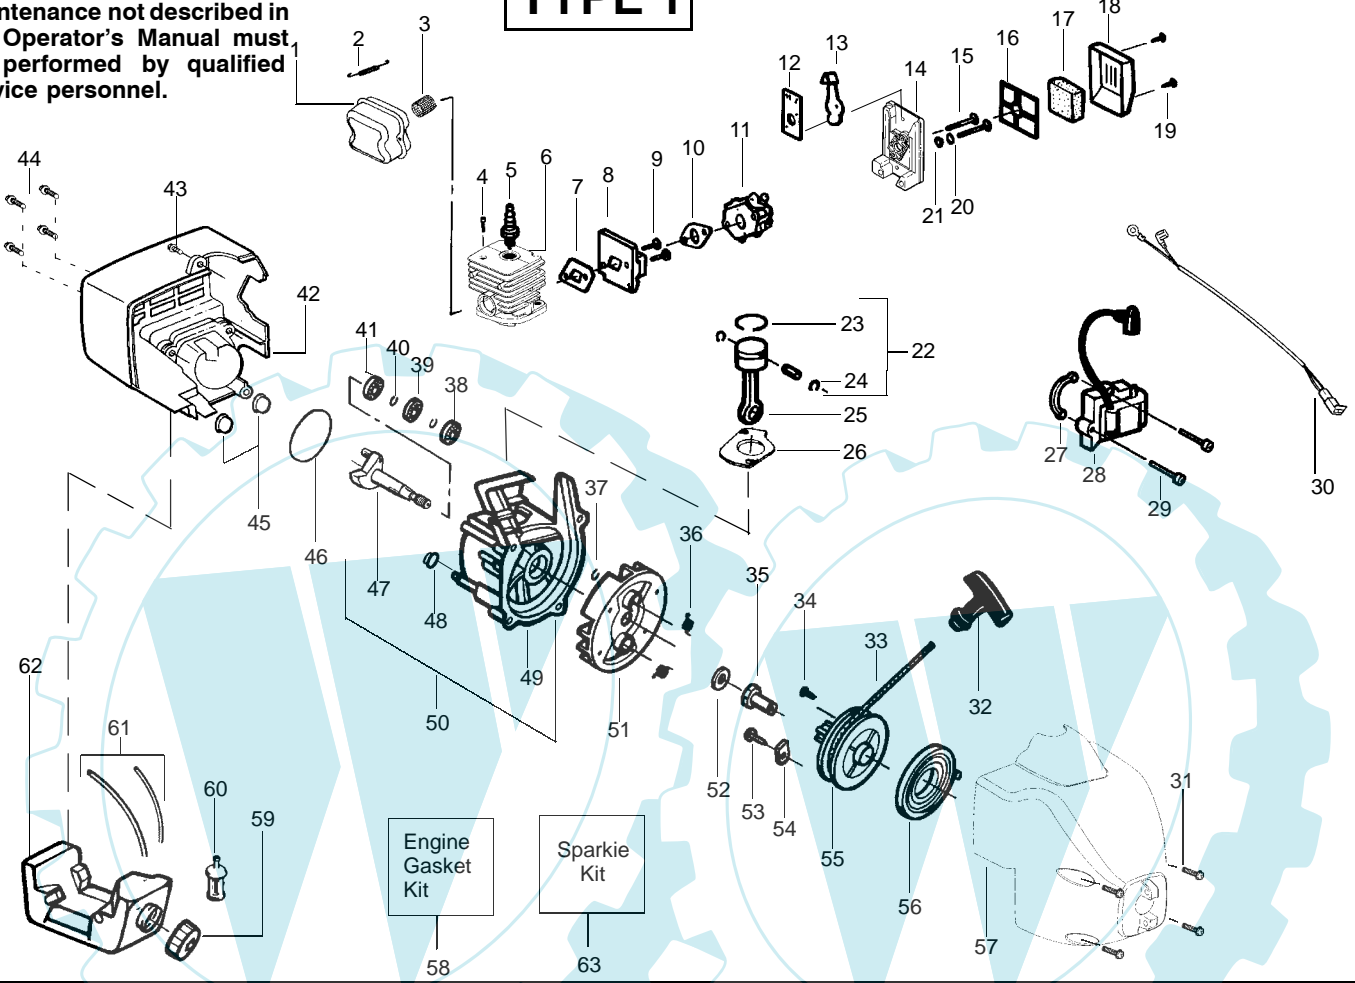

WARNING
All repairs, adjustments and maintenance not described in the Operator's Manual must be performed by qualified service personnel.

SPAREPARTS
530086887

TYPE 1

Ref.	Part No.	Description	Ref.	Part No.	Description	Ref.	Part No.	Description
1.	530071390	Kit - Muffler (incl. 2,3)	24.	530015162	Ret.-Piston Pin	48.	530036792	Isolator-C'Case
2.	530042088	Spring-Muffler	25.	*****	Kit-Conn. Rod Ass'y.	49.	530012414	Assy-Crankcase (Incl. 38-41)
3.	530071391	Screen-Spark Arrestor	26.	*****	Gasket-Cylinder (Kit)	50.	530071337	Assy-C'case & C'shaft (Incl. 37,47,49)
4.	530015953	Screw-Cylinder	27.	530036145	Spacer-Module	51.	530069886	Assy-Flywheel
5.	Champion	Spark Plug (RCJ 8Y)	28.	530039211	Module-Ignition	52.	530015828	Washer-Flat
6.	*****	Kit - Cylinder	29.	530015954	Screw	53.	530015775	Screw
7.	*****	Gasket-Cyl./Carb.(Kit)	30.	530047278	Assy-Switch Wire	54.	530053985	Retainer-Pulley
8.	530069758	Kit - Carb. Adaptor	31.	530015810	Screw	55.	530071536	Kit-Starter Pulley (Incl. 34)
9.	530016014	Screw	32.	530027569	Handle-Starter	56.	530042086	Spring-Starter
10.	*****	Gasket-Carb. (Kit)	33.	530071542	Kit - Rope	57.	530071527	Assy. - Fan Housing
11.	530069754	Kit - Carburetor Ass'y (Incl. Limiter Cap)	34.	530016326	Screw	58.	*****	Kit-Engine Gasket (Incl. 7,10,26,46)
12.	530038747	Plate-Choke Mounting	35.	530027953	Coupling-Drive	59.	530014347	Assy-Fuel Cap
13.	530035499	Shutter-Choke	36.	530023817	Spring-Starter Dog	60.	530095646	Assy-Fuel Pickup
14.	530052431	Box-Air	37.	530015941	Retain. Ring-C'shaft	61.	530069599	Kit-Fuel Line
15.	530015887	Screw	38.	530032124	Bearing-Outer	62.	530049933	Assy-Fuel Tank (Incl. cap, lines,filter)
16.	530036569	Plate - Filter Support	39.	530019179	Seal-C'case	63.	507475326	Kit-Sparkie (Incl. spring term. & boot)
17.	530036575	Air Filter- Foam	40.	530015945	Retainer Ring-C'case			
18.	530054414	Cover-Air Filter	41.	530032125	Bearing-Inner			
19.	530015892	Screw	42.	530049707	Shroud-Rear			
20.	530015852	Spacer-Choke	43.	530015886	Screw			
21.	530015254	Washer	44.	530015810	Screw			
22.	*****	Kit - Piston (Incl. 23, 24 & Pin)	45.	530036793	Isolator-Shroud			
23.	530055120	Ring-Piston	46.		O-Ring-C'case/Shrd (Kit)			
			47.	530012413	Assy-Crankshaft			

✓ = NEW PART NUMBER FOR THIS IPL

* = REFER TO THE SERVICE REFERENCE INDICATED FOR MORE INFORMATION. (LOCATED AT END OF IPL)