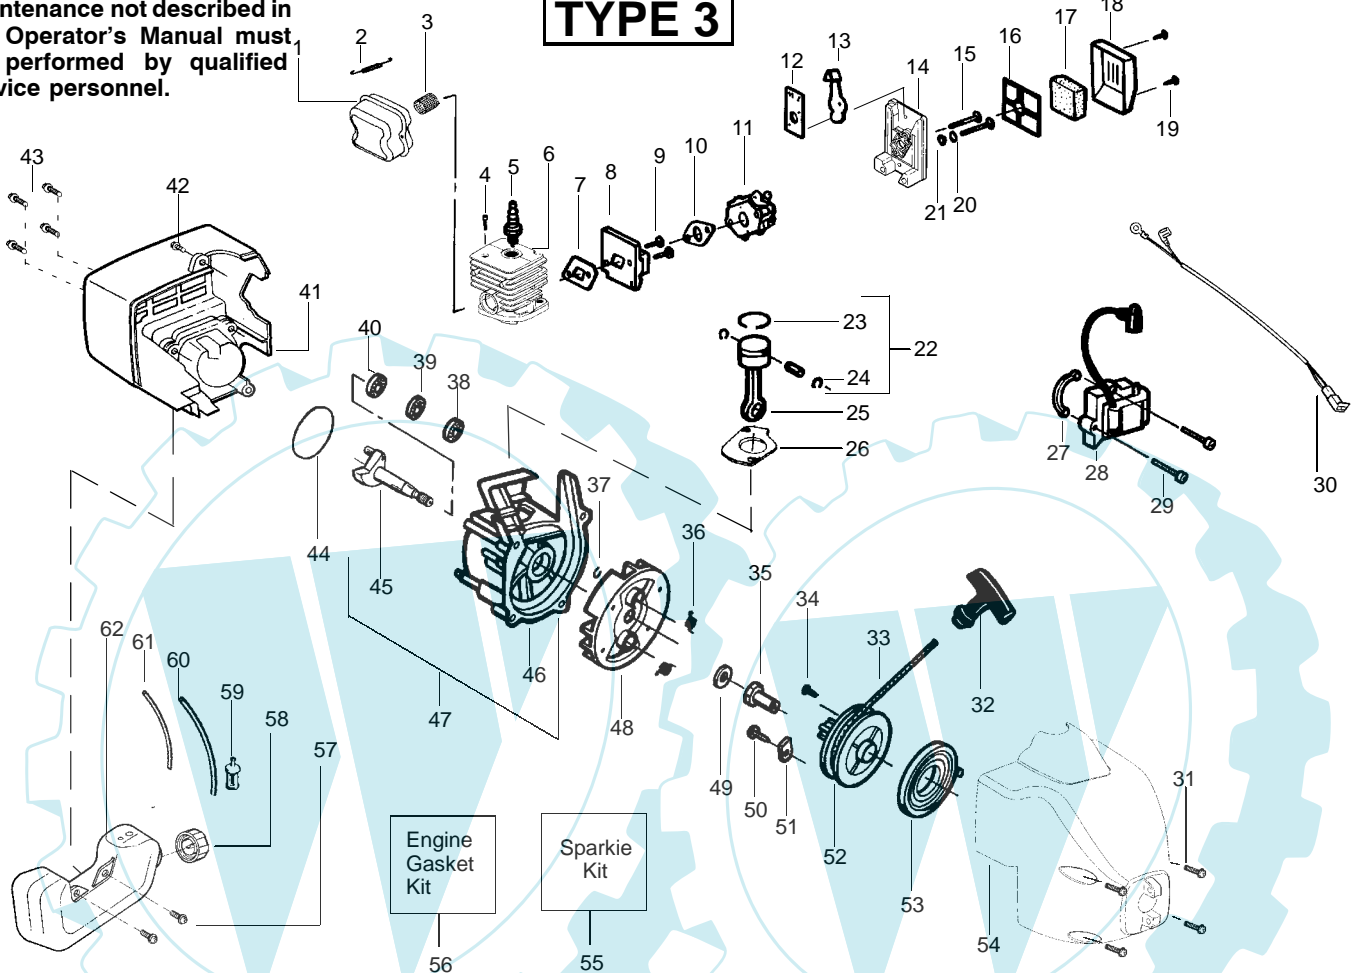

**SPAREPARTS
530086887**

TYPE 3

Ref.	Part No.	Description	Ref.	Part No.	Description	Ref.	Part No.	Description
1.	530071390	Kit - Muffler (incl. 2,3)	23.	530055120	Ring-Piston	46.	530012491	Assy-Crankcase (Incl. 38-40)
2.	530042088	Spring-Muffler	24.	530015162	Ret.-Piston Pin	47.	530071337	Assy-C'case & C'shaft (Incl. 37,45,46)
3.	530071391	Screen-Spark Arrestor	25.	530069945	Kit-Conn. Rod Ass'y.	48.	530069886	Assy-Flywheel
4.	530015953	Screw-Cylinder	26.	530071535	Gasket-Cylinder (Kit)	49.	530015828	Washer-Flat
5.	Champion	Spark Plug (RCJ 6Y)	27.	530036145	Spacer-Module	50.	530015775	Screw
6.	530071359	Kit - Cylinder	28.	530039211	Module-Ignition	51.	530053985	Retainer-Pulley
7.	530071535	Gasket-Cyl./Carb.(Kit)	29.	530015954	Screw	52.	530071536	Kit-Starter Pulley (Incl. 34)
8.	530069758	Kit - Carb. Adaptor	30.	530047278	Assy-Switch Wire	53.	530042086	Spring-Starter
9.	530016014	Screw	31.	530015810	Screw	54.	530071527	Assy. - Fan Housing
10.	530071535	Gasket-Carb. (Kit)	32.	530027569	Handle-Starter	55.	507475326	Kit-Sparkie (Incl. spring term. & boot)
11.	---	Kit - Carburetor Ass'y (WA-226) (WT-631)	33.	530071542	Kit - Rope	56.	530071535	Kit-Engine Gasket (Incl. 7,10,26,44)
12.	530038747	Plate-Choke Mounting	34.	530016326	Screw	57.	530016379	Retainer-Tank
13.	530035499	Shutter-Choke	35.	530027953	Coupling-Drive	58.	530014347	Assy-Fuel Cap
14.	530052431	Box-Air	36.	530023817	Spring-Starter Dog	59.	530095646	Assy-Fuel Pickup
15.	530015887	Screw	37.	530015941	Retain. Ring-C'shaft	60.	530069247	Kit-Fuel Line(small)
16.	530036569	Plate - Filter Support	38.	530055728	Bearing-Outer	61.	530069216	Kit-Fuel Line(large)
17.	530036575	Air Filter- Foam	39.	530071615	Kit-C'case Seal	62.	530056731	Assy-Fuel Tank (Incl. cap, lines,filter)
18.	530054414	Cover-Air Filter	40.	530032125	Bearing-Inner			
19.	530015892	Screw	41.	530057026	Shroud-Rear			
20.	530015852	Spacer-Choke	42.	530015886	Screw			
21.	530015254	Washer	43.	530015810	Screw			
22.	530071357	Kit - Piston (Incl. 23, 24 & Pin)	44.	530071535	O-Ring-C'case/Shrd (Kit)			
			45.	530012413	Assy-Crankshaft			

✓ = NEW PART NUMBER FOR THIS IPL

★ = REFER TO THE SERVICE REFERENCE INDICATED FOR MORE INFORMATION. (LOCATED AT END OF IPL)